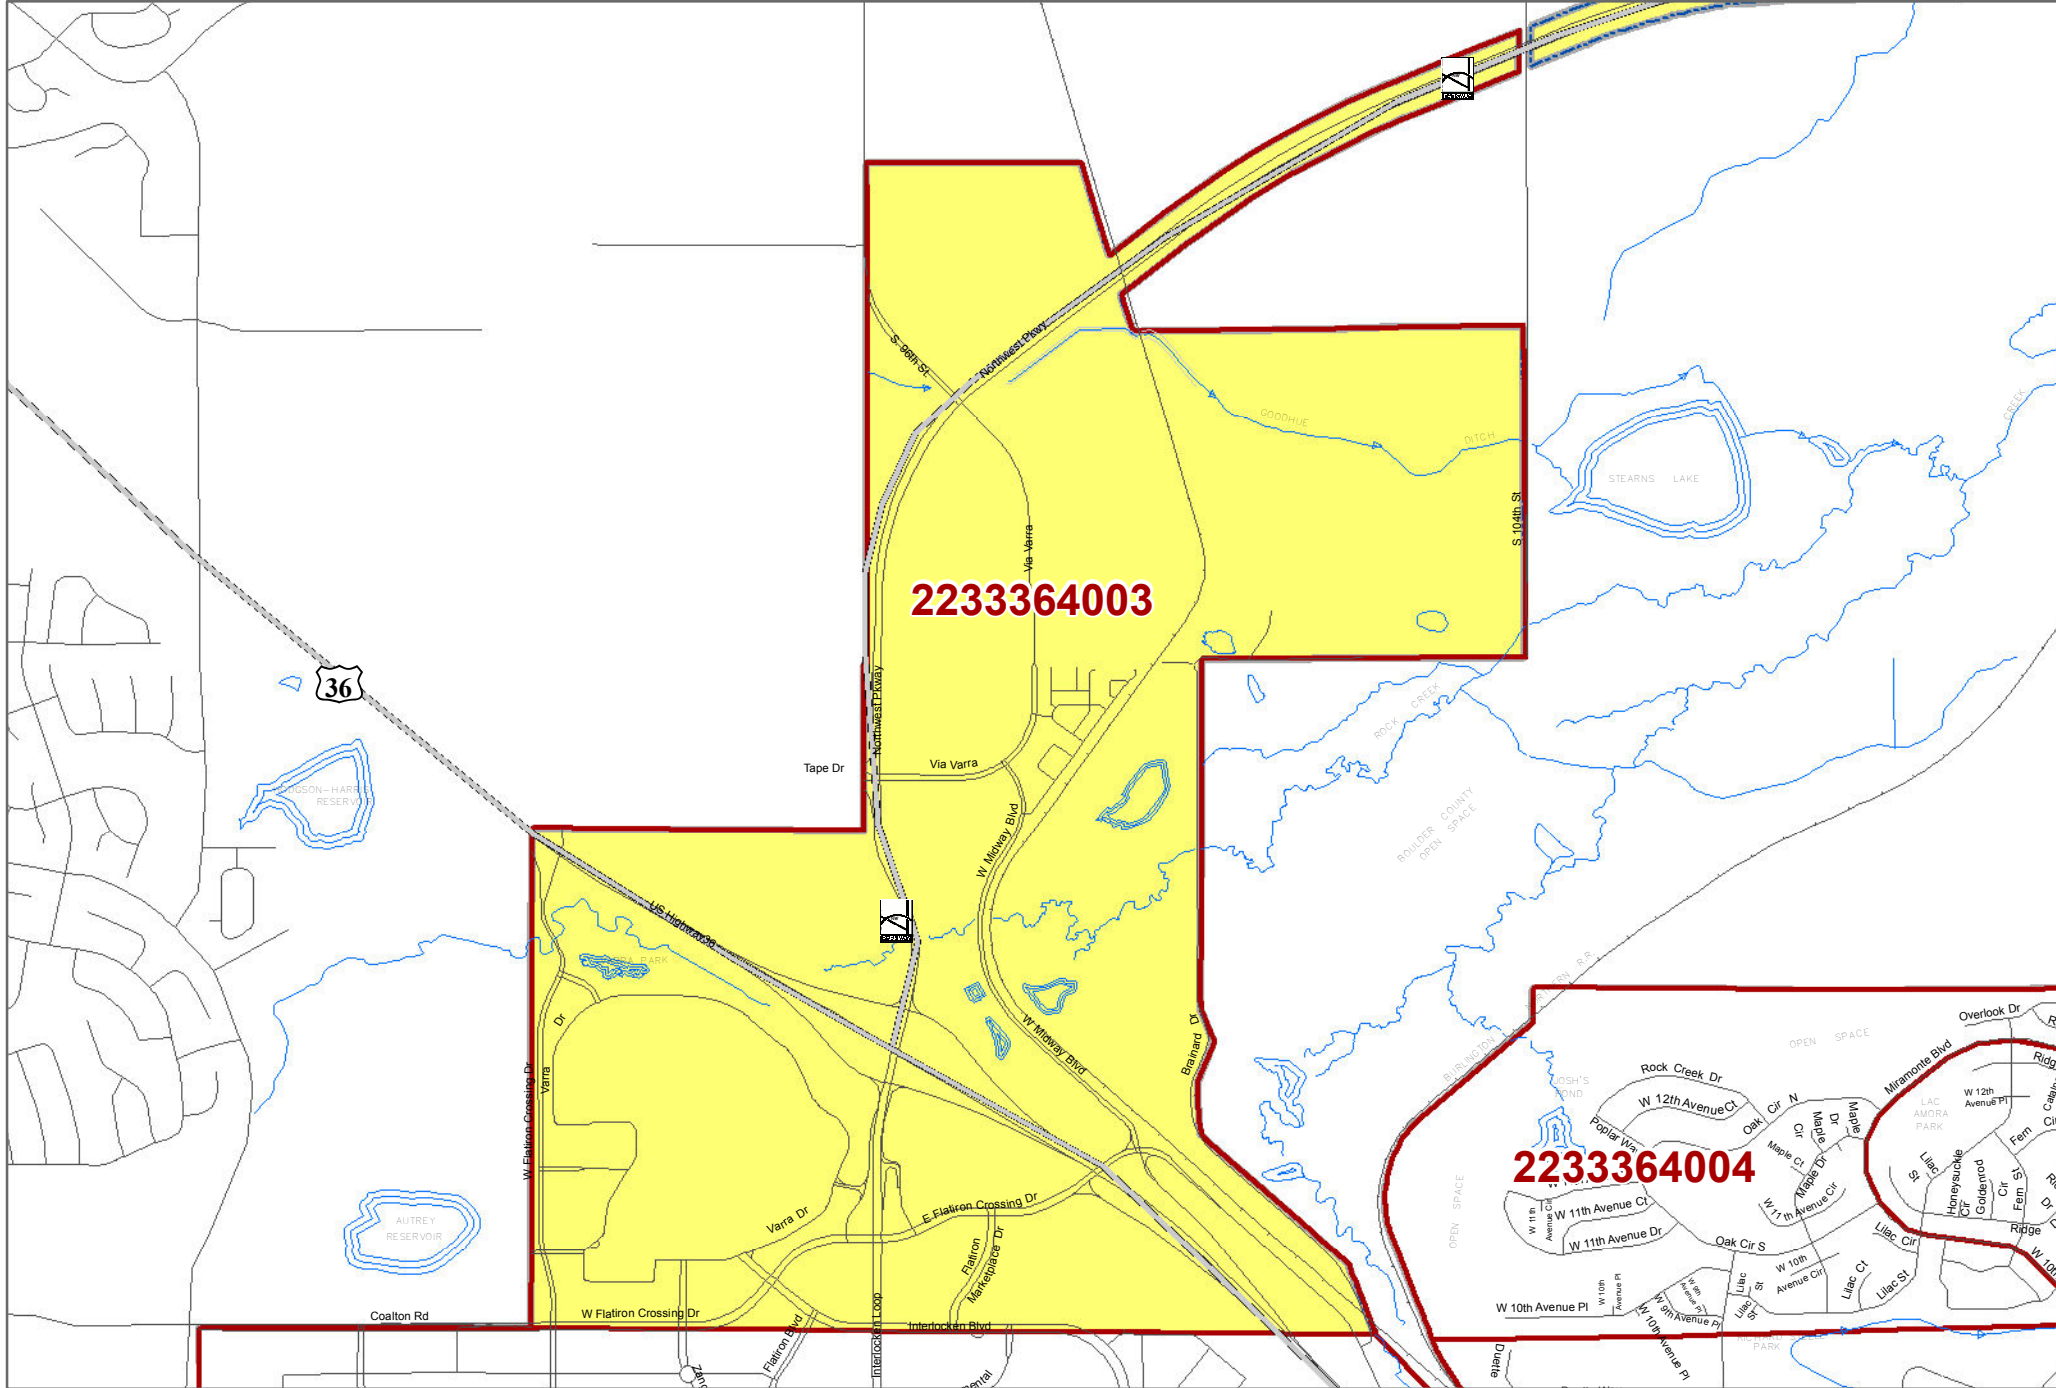

# The City and County of Broomfield

Official General Election Wards 2012

**Precinct**  
**2233364003**

### Legend

- PRECINCTS
- BROOMFIELD BOUNDARY

### City Council Wards

- WARD-1
- WARD-2
- WARD-3
- WARD-4
- WARD-5