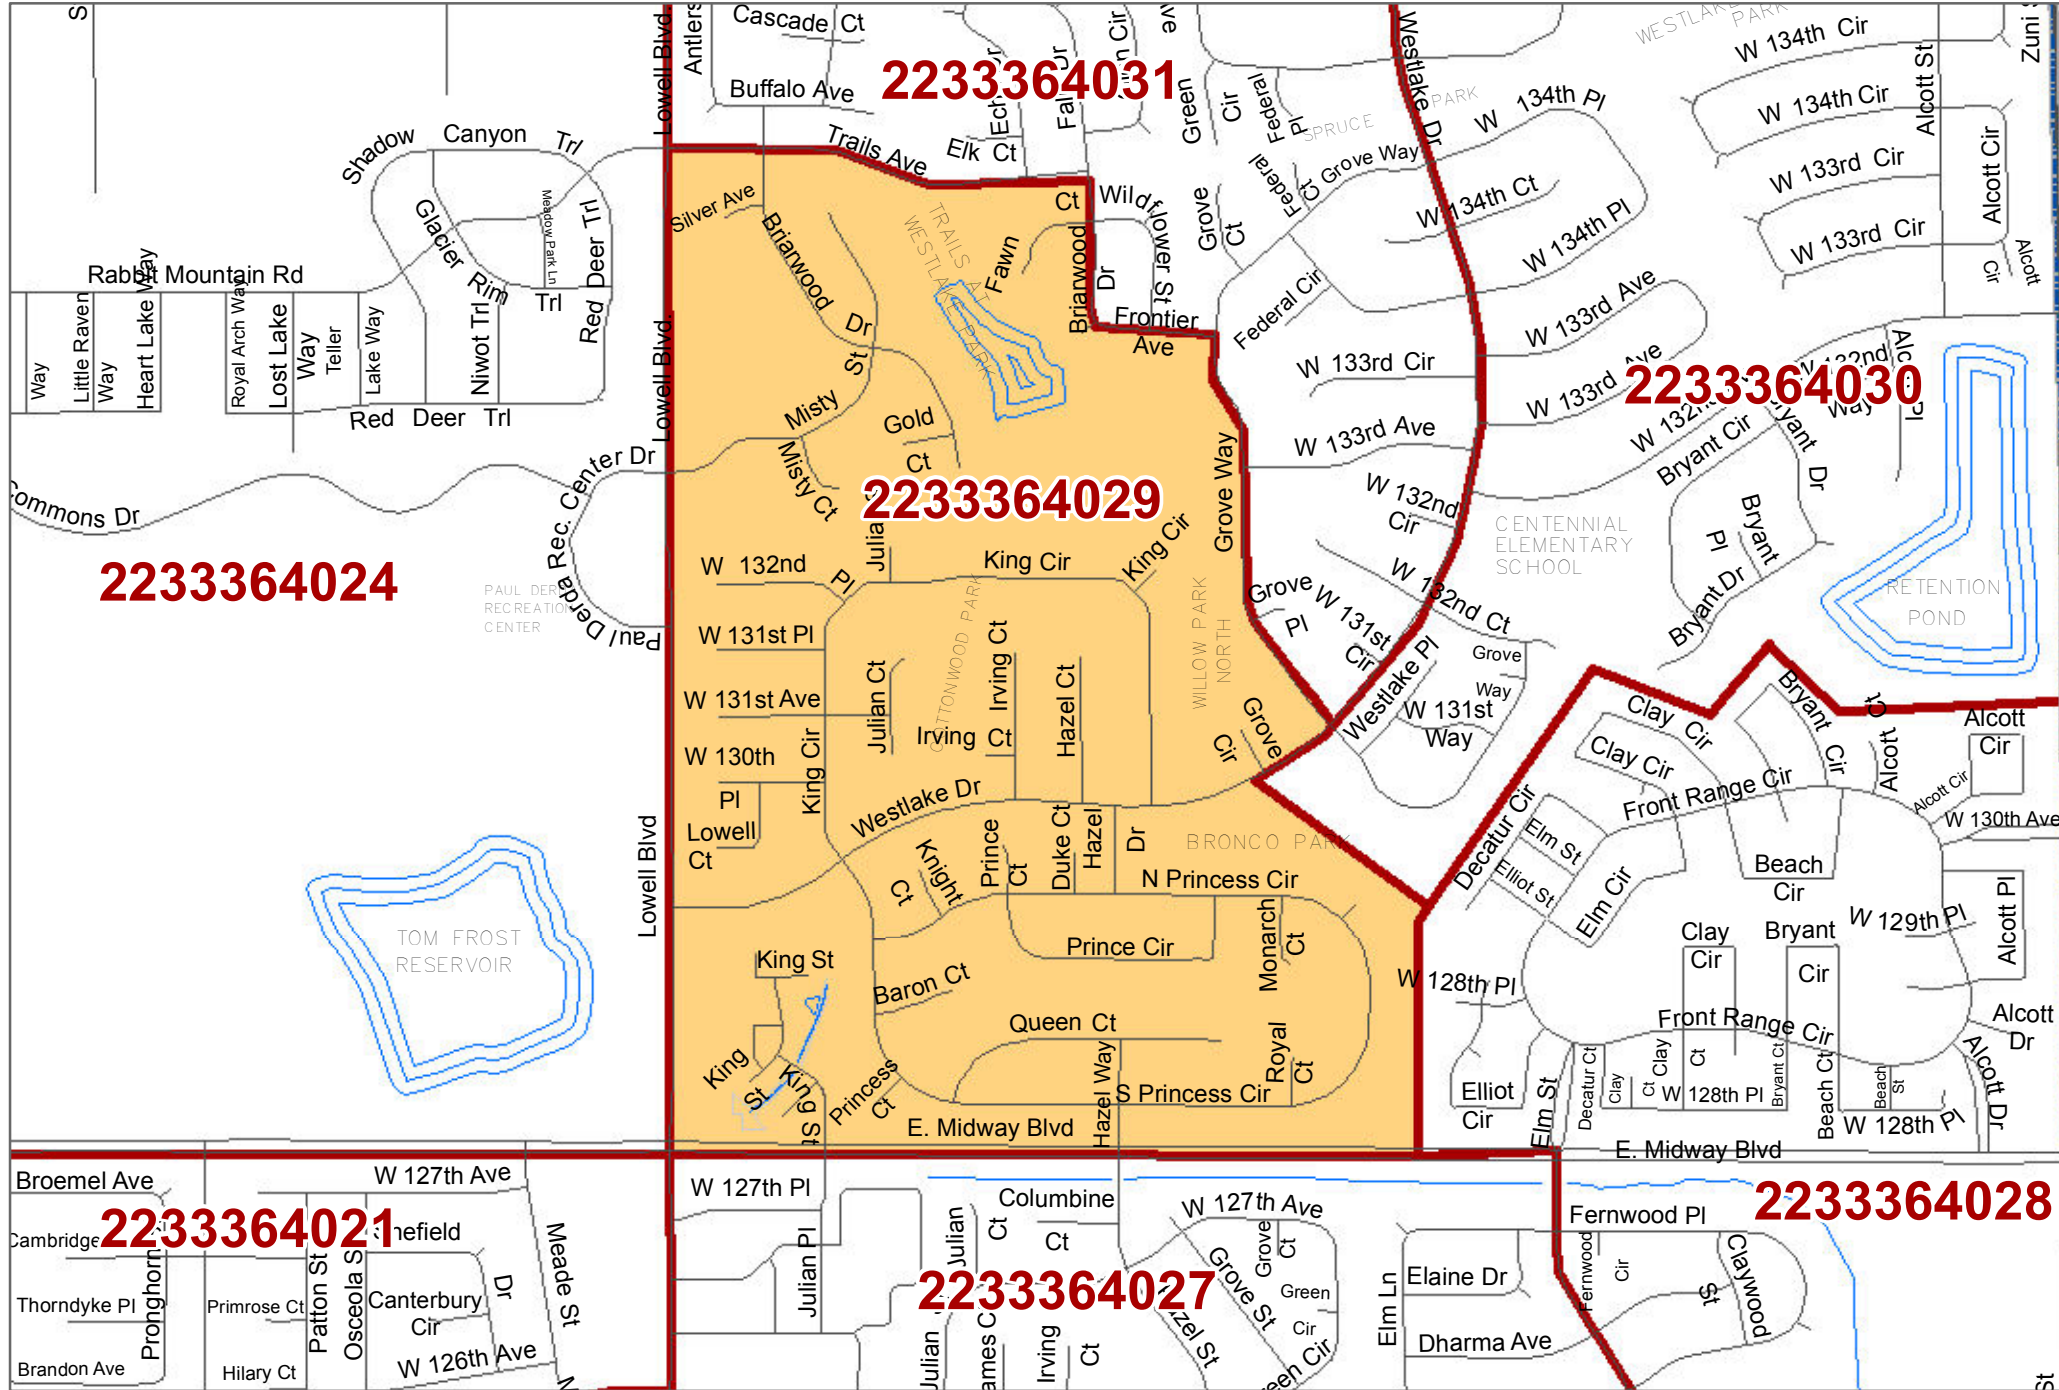

# The City and County of Broomfield

Official General Election Wards 2012

## Precinct 2233364029

### Legend

- BROOMFIELD BOUNDARY
- PRECINCTS
- City Council Wards**
- WARD-1
- WARD-2
- WARD-3
- WARD-4
- WARD-5