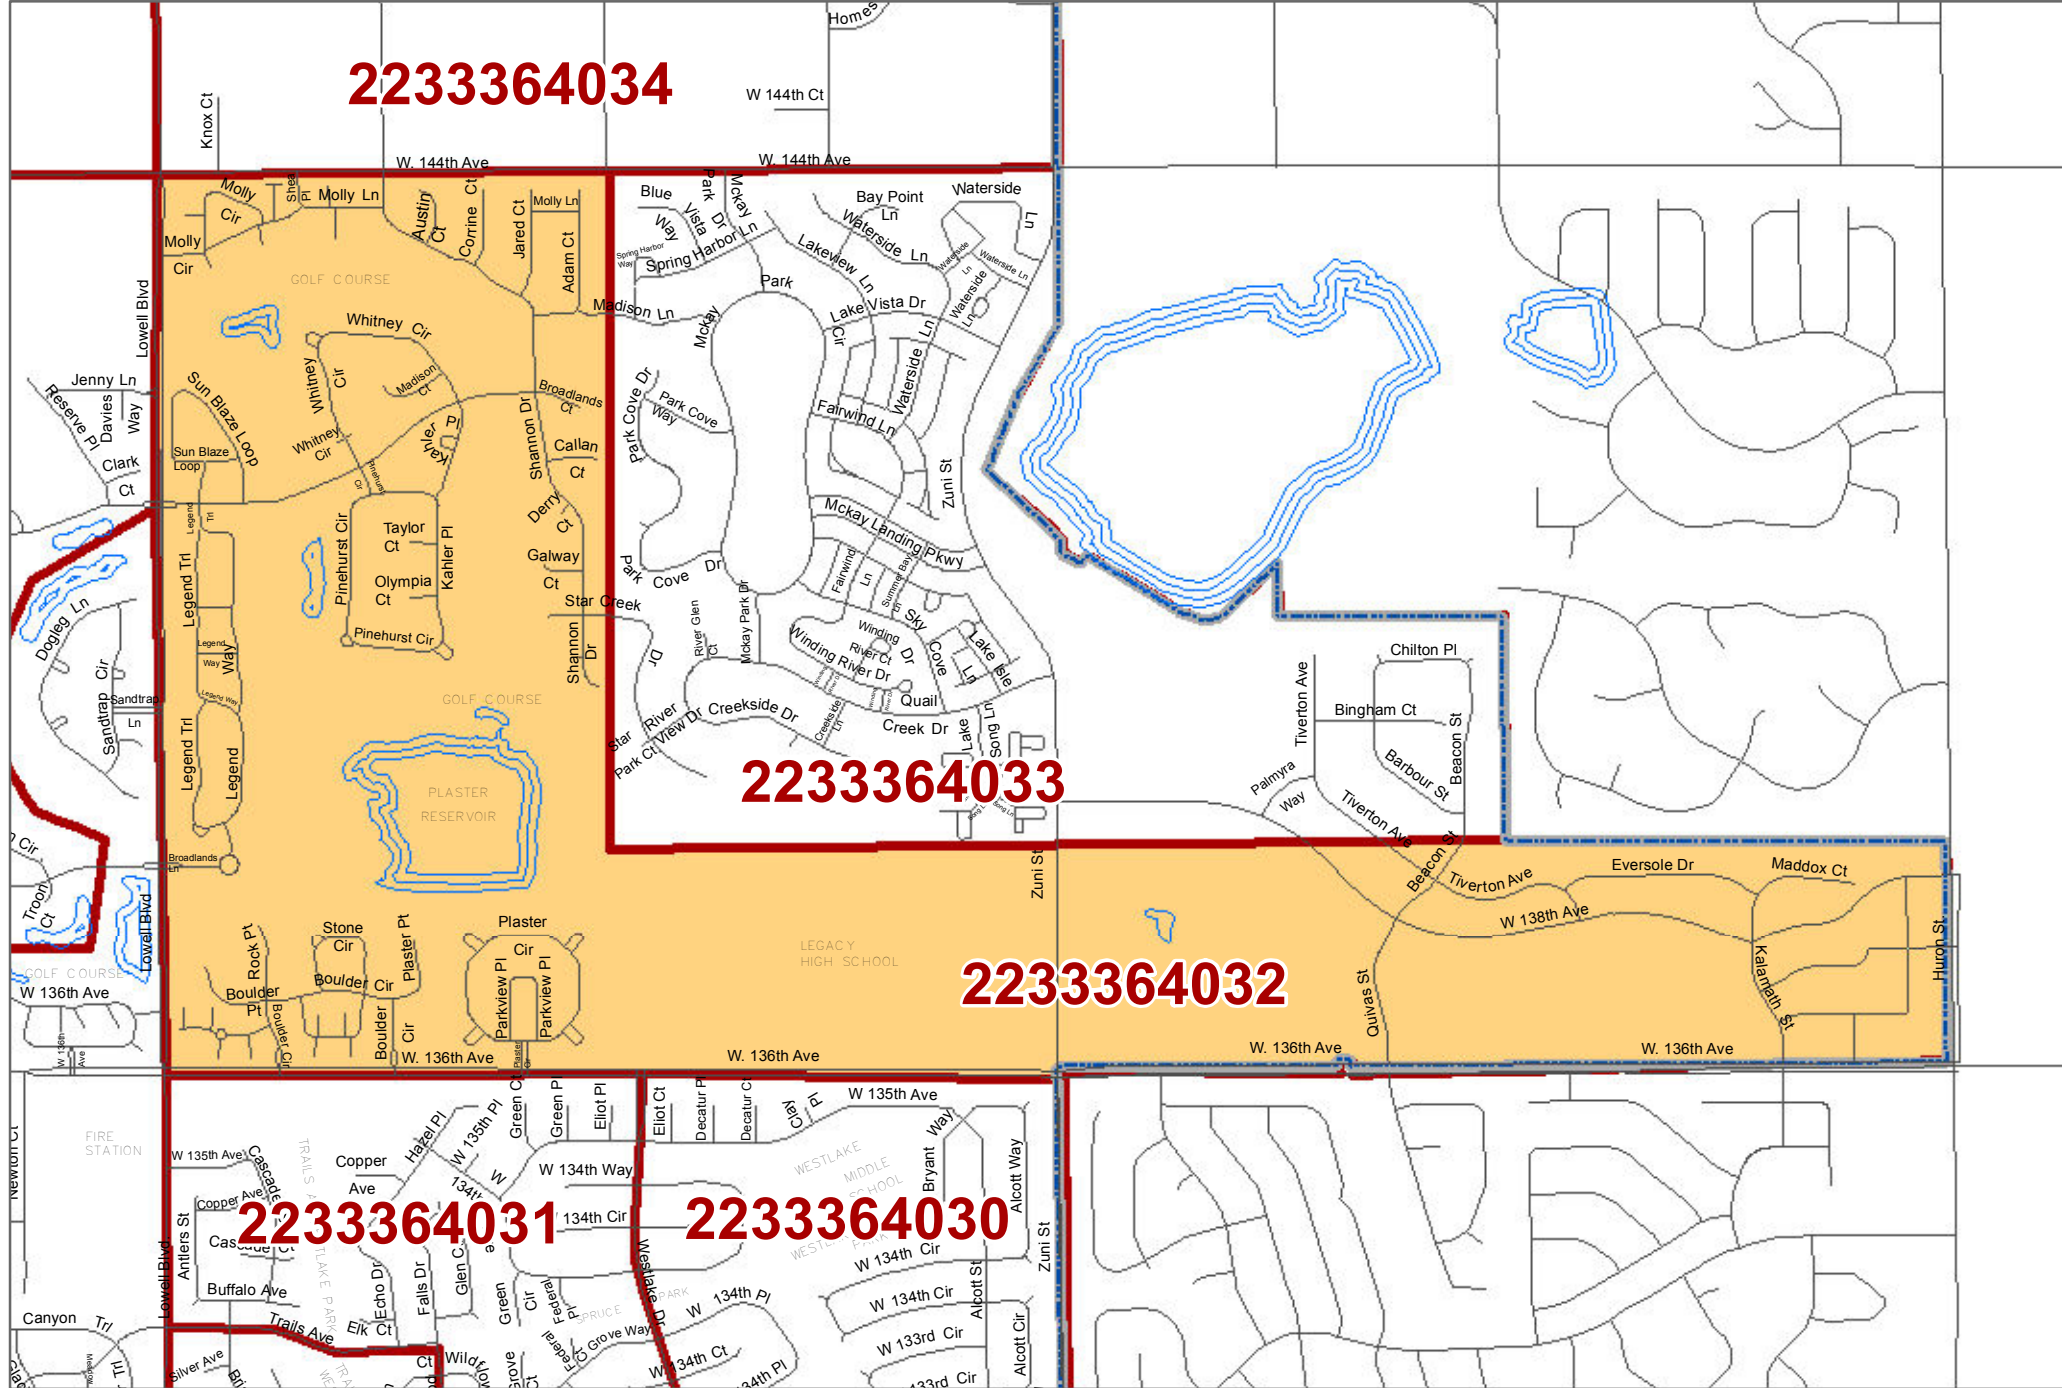

The City and County of Broomfield

Official General Election Wards 2012

Precinct
2233364032

Legend

BROOMFIELD BOUNDARY

PRECINCTS

City Council Wards

WARD-1

WARD-2

WARD-3

WARD-4

WARD-5